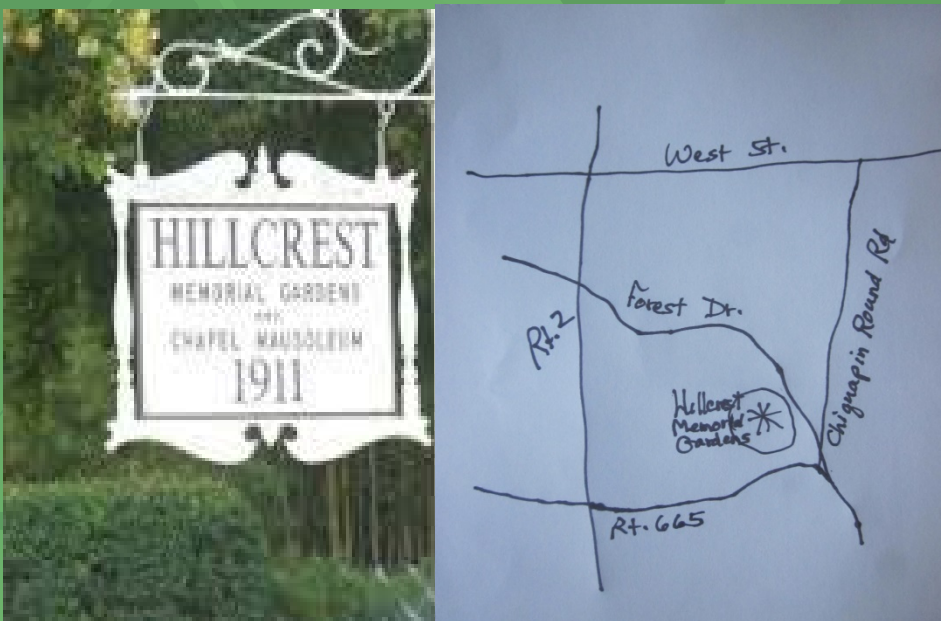

Anne Arundel Genealogical Society

Cemetery Inscription Day

Hillcrest Memorial Gardens

April 22, 2017
10 AM-1 PM

Help us transcribe information from memorials for use by people researching their family's history

Location: 1911 Forest Drive, Annapolis

Directions:

From Aris T. Allen Blvd. (Rt. 665) : the road becomes Forest Drive Go left at traffic light onto Chinquapin Round Road. Make a quick left onto Forest Drive. The cemetery will be on your left.

From Old Solomons Island Rd. (Rt. 2) From Solomons Island Road go east at the traffic light on Forest Drive. The cemetery will be on your right.

Raindate/Questions: call Tina Simmons' cell: 410-978-7167